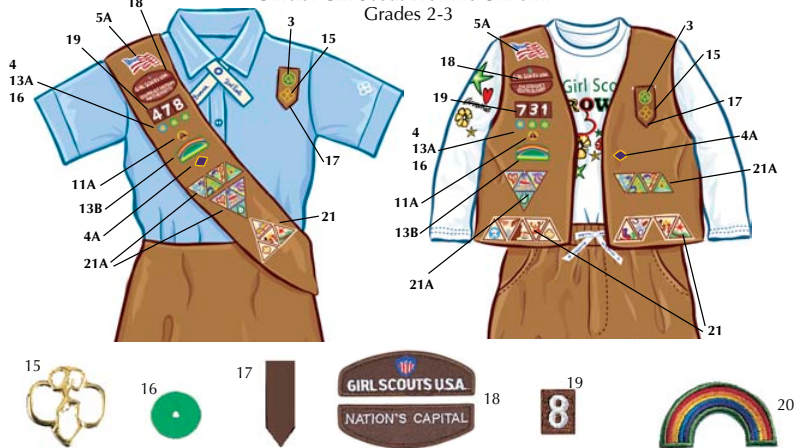

Girl Scout Brownie

Official Girl Scout Brownie Uniform
Grades 2-3

3. **World Trefoil Pin.** 09062. $2.25. Clutch back. **Not Shown: 09063. $4.75. Gold-plated.**
4. **Membership Star.** 09600. $1.00.
3. 4A. **NEW!** Girl Scout Cookie Sale Activity Pin †. 09020. $1.15. Purple on goldtone metal. Clutchback.
4. 5A. **Iron-On Wavy American Flag Patch.** 14301. $1.75. (see first column).
5. 11A. **Safety Award † †.** Brownie Girl Scouts. 09041. $2.70. Burgundy.
15. **Official Girl Scout Brownie Pin.** 09012. $1.50. Clutchback.
16. **Disc for Membership Star.** 09602. $1.25. Green. Pkg. of 24.
17. **Brownie Grosgrain Insignia Tab.** 14131. $2.50. Optional. With safety catch bar pin.
18. **Iron-On Brownie Council Identification Set.** 4560. $4.00.
19. **Iron-On Brownie Troop Numeral.** 1402. $1.25. 0-9, brown. Combine singles to make other numbers. Per digit.
20. **Bridge to Junior Girl Scouts Award.** 09710. $1.25.
21. **Brownie Girl Scout Try-Its †.**
13. 21A. **Brownie Journey Award Patches †.**

† Stock availability limited during program transition period.

Contact your local Girl Scout Council for further information or call GSM Customer service at 1-800-811-9342