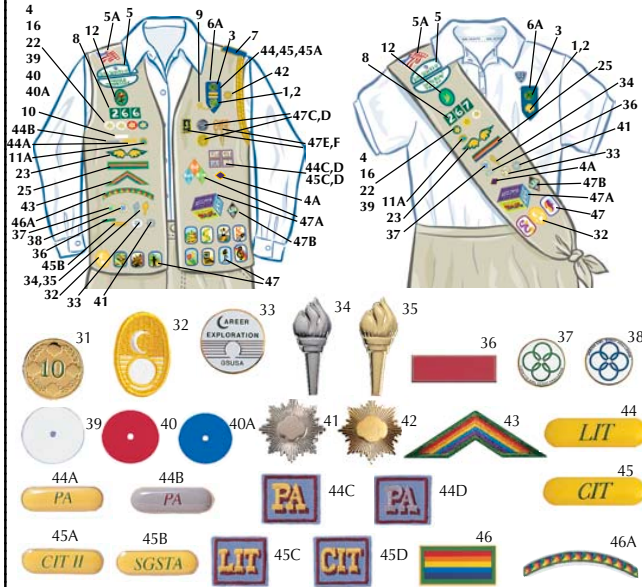

1. **1. NEW! Official Girl Scout Membership Pin: 09014. $2.00.**
2. **2. Girl Scout Pin: traditional. 09001. $2.00.** Safety catch. **Not Shown: 09003. $5.00.** Gold-plated. **09007. $210.00.** 14kt. gold.
3. **3. World Trefoil Pin. 09062. $2.25.** Clutch back. **Not Shown: 09063. $4.75.** Gold-plated.
4. **4. Membership Star. 09600. $1.00.**
5. **4A. NEW! Girl Scout Cookie Sale Activity Pin †. 09020. $1.15.** Purple on goldtone metal. Clutchback.
6. **5. Iron-On Girl Scout Identification Set. 4520. $4.00.**
7. **5A. Iron-On Wavy American Flag Patch. 14301. $1.75.** (see first column).
8. **6A. Cadette/Senior/Ambassador Grosgrain Insignia Tab. 14151. $2.50.** Optional. With safety catch bar pin.
9. **7. Patrol Leader's Cord †. 1404. $3.10.**
10. **8. Iron-On Troop Numeral. 1420. $1.25.** 0-9 green. Per digit.
11. **9. Membership Numeral Guards. 09609. $1.95.** Optional. Arabic 5 to 85 (by 5's).
12. **10. Personalized I.D. Pin. Min. order: 10 pins, assorted names. Pin back safety catch. 1 line: 26670. $2.50. 2 lines: 26680. $2.75. 3 lines: 26690. $3.50. (I.D. Pin orders must be mailed or faxed).**
13. **11A. Safety Award † †. Cadette/Senior/Ambassador Girl Scouts. 09043. $2.70.** Blue.
14. **12. Troop Crests.** Order on-line.
15. **23. Brownie Wings. 09700. 85¢.**
16. **25. Bridge to Cadette Girl Scouts Award. 09711. $1.25.**
17. **31. 10-year Award. 09862. $6.00.**
18. **32. From Dreams to Reality Award †. 09730. 90¢.**
19. **33. Career Exploration Pin †. 09851. $3.40.**
20. **34. Cadette Girl Scout Leadership Pin. 09822. $1.50.**
21. **35. Senior Girl Scout Leadership Pin. 09821. $1.50.**
22. **36. Community Service Bars †. $1.55 each. 09854. Senior Girl Scout Community Service Bar. Burgundy. Not Shown: 09853. Cadette Girl Scout Community Service Bar. Light Blue. 09855. Community Service Bar. Green.**
23. **37. Cadette Challenge Pin †. 09811. $2.35.** Green.
24. **38. Senior Challenge Pin †. 09812. $2.35.** Blue.
25. **39. Cadette Disc for Membership Star. 09604. $1.25.** White. Pkg. of 24.
26. **40. Senior Disc for Membership Star. 09605. $1.25.** Red. Pkg. of 24.
27. **40A. Ambassador Disc for Membership Star. 09608. 1.25.** Blue. Pkg. of 24.
28. **41. Girl Scout Silver Award †. 09916. $6.80.** Rhodium finish. **Not Shown: Silver Award †. 09910. $25.00.** Sterling silver.
29. **42. Girl Scout Gold Award †. 09911. $28.00.** Gold-filled.
30. **43. Bridge to Senior Girl Scouts Award. 09712. $1.25.**
31. **44. Leader in Training Pin †. 09841. $3.00.**
32. **44A. Senior Girl Scout Program Aide Pin †. 09846. $3.00.**
33. **44B. Cadette Girl Scout Program Aide Pin †. 09847. $3.00.**
34. **44C. Senior Girl Scout Program Aide Award †. 09733. 80¢.**
35. **44D. Cadette Girl Scout Program Aide Award †. 09734. 80¢.**
36. **45. Counselor in Training Pin †. 09842. $3.00.**
37. **45A. Counselor in Training II Pin †. 09844. $3.00.**
38. **45B. Senior Girl Scout Troop Assistant Pin † †. 09845. $3.00.**
39. **45C. Leader in Training Award †. 09732. 80¢.**
40. **45D. Counselor in Training Award †. 09731. 80¢.**
41. **46. Bridge to Adult Girl Scouts Award. 09713. $4.85.**
42. **46A. Bridge to Ambassador Girl Scouts Award. 09708. $1.25.**
43. **47. Interest Project Awards †.**
44. **47A-47F. Journey Awards for Cadettes, Seniors and Ambassadors †.**
45. **47A. Cadette Journey Award Patch.**
46. **47B. Cadette Leadership in Action Award Patch (LIA).**
47. **47C. Senior Journey Award Pin.**
48. **47D. Senior Journey Award Patch.**
49. **47E. Ambassador Journey Award Patch.**
50. **47F. Ambassador Journey Award Pin.**