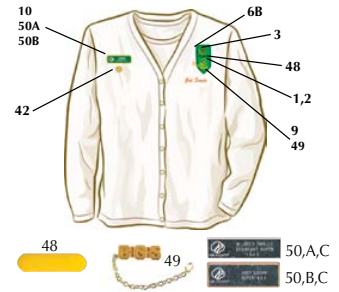

Adult Girl Scouts®

Official Adult Girl Scout Uniform

1. **1. NEW! Official Girl Scout Membership Pin: 09014. $2.00.**
2. **2. Girl Scout Pin: traditional. 09001. $2.00.** Safety catch. **Not Shown: 09003. $5.00.** Gold-plated. **09007. $210.00.** 14kt. gold.
3. **3. World Trefoil Pin. 09062. $2.25.** Clutch back. **Not shown: 09063. $4.75.** Gold-plated.
4. **6B. Adult Insignia Tab. 14061. $2.50.** Optional. Polyester grosgrain ribbon. With safety catch.
5. **9. Membership Numeral Guards. 09609. $1.95.** Optional. Arabic 5 to 85 (by 5's).
6. **48. Adult Position Pin. 1408. $3.10.** Enamel on gilt metal. (Order in position colors below.) National Board of Directors=Dark Green. National Operational Volunteers/National Board Committee Members=Maroon. Council President=Dark Gray. Council Board Member/Board Committee Member=Silver Gray. Leader and Assistant Leader=Yellow. Volunteers Serving Troops=Red. Other Volunteers=Light Blue. Staff=Beige. Group Coordinator=Orange. Council Trainer= Chartreuse. **09843. $3.10.**
7. **49. Campus Girl Scout Guard. 09860. $7.25.** Optional.
8. **50A. Adult Green I.D. Pin.** Personalized I.D. Pins in assorted styles are currently being updated. Contact your local Girl Scout Council Store or call GSM Customer Service at 1-800-811-9342 for further information.