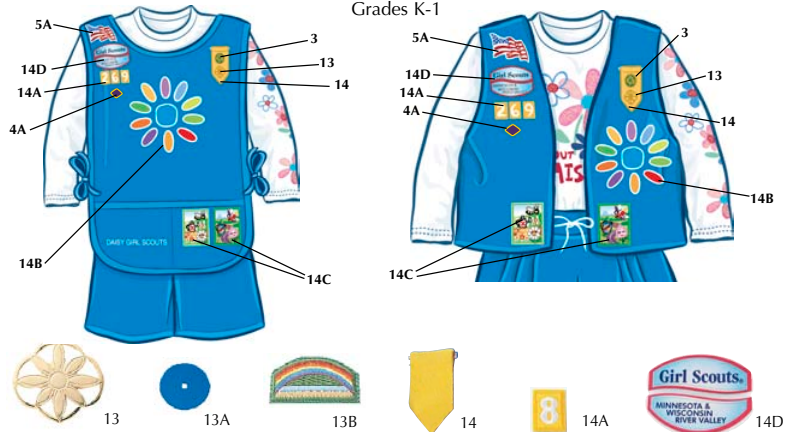

Girl Scout Daisy

Official Girl Scout Daisy Uniform
Grades K-1

3. **World Trefoil Pin.** 09062. $2.25. Clutch back. **Not Shown: 09063. $4.75. Gold-plated.**
2. 4A. **NEW!** Girl Scout Cookie Sale Activity Pin †. 09020. $1.15. Purple on goldtone metal. Clutchback.
3. 5A. **Iron-On Wavy American Flag Patch.** 14301. $1.75. (see first column).
13. **Official Girl Scout Daisy Membership Pin.** 09032. $1.50. Trefoil shape with daisy design. Goldtone.
5. 13A. **Daisy Girl Scout Disc for Membership Star.** 09601. $1.25. Blue. Pkg. of 24.
6. 13B. **Bridge to Brownie Girl Scouts Award.** 09709. $1.20.
14. **Daisy Grosgrain Insignia Tab.** 14141. $2.50. Optional. With safety catch bar pin.
8. 14A. **Iron-on Troop Numerals.** 1412. $1.25. Per digit. 0-9, gold. Per digit.
9. 14B. **Iron-on Promise Center & Learning Petals Set †.** 09079. $6.75. Petals worn on front of vest.
10. 14C. **Daisy Journey Award Patches †.**
11. 14D. **Iron-On Daisy Council Identification Set.** 4700. $4.00.