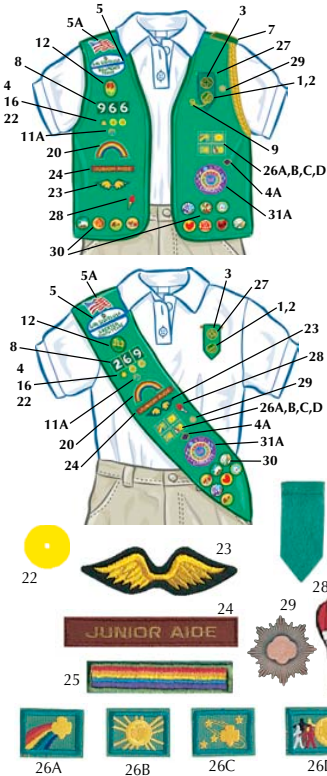

Girl Scout Junior

Official Girl Scout Junior Uniform
Grades 4-5

1. **1. NEW! Official Girl Scout Membership Pin: 09014. $2.00.** Safety catch.
2. **2. Girl Scout Pin: traditional. 09001. $2.00.** Safety catch. **Not Shown: 09003. $5.00.** Gold-plated. **09007. $210.00.** 14kt. gold.
3. **3. World Trefoil Pin. 09062. $2.25.** Clutch back. **Not Shown: 09063. $4.75.** Gold-plated.
4. **4. Membership Star. 09600. $1.00.**
5. **4A. NEW! Girl Scout Cookie Sale Activity Pin †. 09020. $1.15.** Purple on goldtone metal. Clutchback.
6. **5. Iron-On Girl Scout Council Identification Set. 4520. $4.00.**
7. **5A. Iron-On Wavy American Flag Patch. 14301. $1.75.** (see first column).
8. **7. Patrol Leader's Cord †. 1404. $3.10.**
9. **8. Iron-On Troop Numeral. 1420. $1.25.** 0-9 green. Per digit.
10. **9. Membership Numeral Guards. 09609. $1.95.** Optional. Arabic 5 to 85 (by 5's).
11. **11A. Safety Award † †. Junior Girl Scouts. 09042. $2.70.** Green.
12. **12. Troop Crests.** Order on-line.
13. **20. Bridge to Junior Girl Scouts Award. 09710. $1.25.**
14. **22. Disc for Membership Star. 09603. $1.25.** Yellow. Pkg. of 24.
15. **23. Brownie Wings. 09700. 85¢.**
16. **24. Junior Aide Award. 09720. 90¢.**
17. **25. Bridge to Cadette Girl Scouts Award. 09711. $1.25.**
18. **26A. Sign of the Rainbow. 09392. 95¢.**
19. **26B. Sign of the Sun. 09393. 95¢.**
20. **26C. Sign of the Star. 09391. 95¢.**
21. **26D. Sign of the World. 09394. 95¢.**
22. **27. Junior Grosgrain Insignia Tab. 14031. $2.50.** Optional. With safety catch bar pin.
23. **28. Junior Leadership Pin. 09721. $2.50.** Goldtone.
24. **29. Bronze Award Pin †. 09919. $7.00.**
25. **30. Badges †.**
26. **31A. Junior Journey Award Patches †.**

Girl Scout Cadettes, Seniors and Ambassadors

Official Uniforms for Cadettes (Grades 6-8),
Seniors (Grades 9-10), Ambassadors (Grades 11-12)